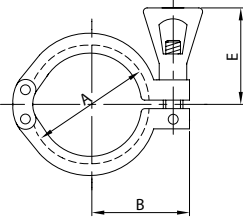

**MORSETTO DOPPIO
HEAVY DUTY CLAMP
COLLIER CLAMP
ABRAZADERA**

K12

DN	A	E	L	gr	
1/2"	12	27,0	35,0	27,0	120
3/4"	19	27,0	35,0	27,0	120
1"	25	53,4	53,0	43,0	220
1 1/2"	38	53,4	53,0	43,0	220
2"	51	67,0	53,0	50,0	260
2 1/2"	63	80,4	53,0	56,5	330
3"	76	94,0	53,0	65,0	400
4"	101	122,0	53,0	85,0	500

**MORSETTO 3 GANASCE
HEAVY DUTY CLAMP 3 PCS.
COLLIER CLAMP 3 PIECES
ABRAZ. 3 MORDAZAS**

K13

DN	A	E	L	gr	
1"	25	53,4	53,0	45,0	270
1 1/2"	38	53,4	53,0	45,0	270
2"	51	67,0	53,0	51,5	330
2 1/2"	63	80,4	53,0	58,2	395
3"	76	94,0	53,0	65,0	425
4"	101	122,0	53,0	81,0	540

**MORSETTO DOPPIO
HEAVY DUTY CLAMP
COLLIER CLAMP
ABRAZADERA**

K15

DN	A	E	L	gr	
1"	25	54,5	53,0	43,7	220
1 1/2"	38	54,5	53,0	43,7	220
2"	51	68,0	53,0	50,5	260
2 1/2"	63	81,5	53,0	57,2	330
3"	76	95,0	53,0	64,0	400
4"	101	123,0	53,0	78,0	500

**MORSETTO DOPPIO
HEAVY DUTY CLAMP
COLLIER CLAMP
ABRAZADERA**

K12 HP

DN	A	L	gr	
5"	127	148,0	95,0	750
6"	152	170,0	111,0	1.450
8"	203	222,0	137,0	1.750

**SEMIRACCORDO CORTO SR.
SHORT WG. FERRULE
FERRULE SR. COURTE
ENLACE CORTO SR.**