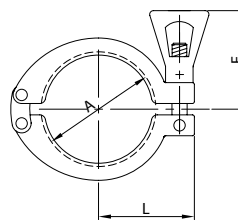

**MORSETTO DOPPIO
HEAVY DUTY CLAMP
COLLIER CLAMP
ABRAZADERA**

K12

DN	A	E	L	gr	
1/2"	12	27,0	35,0	27,0	120
3/4"	19	27,0	35,0	27,0	120
1"	25	53,4	53,0	43,0	220
1 1/2"	38	53,4	53,0	43,0	220
2"	51	67,0	53,0	50,0	260
2 1/2"	63	80,4	53,0	56,5	330
3"	76	94,0	53,0	65,0	400
4"	101	122,0	53,0	85,0	500

**MORSETTO 3 GANASCE
HEAVY DUTY CLAMP 3 PCS.
COLLIER CLAMP 3 PIECES
ABRAZ. 3 MORDAZAS**

K13

DN	A	E	L	gr	
1"	25	53,4	53,0	45,0	270
1 1/2"	38	53,4	53,0	45,0	270
2"	51	67,0	53,0	51,5	330
2 1/2"	63	80,4	53,0	58,2	395
3"	76	94,0	53,0	65,0	425
4"	101	122,0	53,0	81,0	540

**MORSETTO DOPPIO
HEAVY DUTY CLAMP
COLLIER CLAMP
ABRAZADERA**

K15

DN	A	E	L	gr	
1"	25	54,5	53,0	43,7	220
1 1/2"	38	54,5	53,0	43,7	220
2"	51	68,0	53,0	50,5	260
2 1/2"	63	81,5	53,0	57,2	330
3"	76	95,0	53,0	64,0	400
4"	101	123,0	53,0	78,0	500

**MORSETTO DOPPIO
HEAVY DUTY CLAMP
COLLIER CLAMP
ABRAZADERA**

K12 HP

DN	A	L	gr	
5"	127	148,0	95,0	750
6"	152	170,0	111,0	1.450
8"	203	222,0	137,0	1.750

**SEMIRACCORDO CORTO SR.
SHORT WG. FERRULE
FERRULE SR. COURTE
ENLACE CORTO SR.**