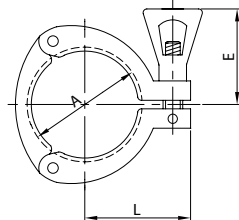

**MORSETTO DOPPIO
HEAVY DUTY CLAMP
COLLIER CLAMP
ABRAZADERA**

K12

DN	A	E	L	gr	
1/2"	12	27,0	35,0	27,0	120
3/4"	19	27,0	35,0	27,0	120
1"	25	53,4	53,0	43,0	220
1 1/2"	38	53,4	53,0	43,0	220
2"	51	67,0	53,0	50,0	260
2 1/2"	63	80,4	53,0	56,5	330
3"	76	94,0	53,0	65,0	400
4"	101	122,0	53,0	85,0	500

**MORSETTO 3 GANASCE
HEAVY DUTY CLAMP 3 PCS.
COLLIER CLAMP 3 PIECES
ABRAZ. 3 MORDAZAS**

K13

DN	A	E	L	gr	
1"	25	53,4	53,0	45,0	270
1 1/2"	38	53,4	53,0	45,0	270
2"	51	67,0	53,0	51,5	330
2 1/2"	63	80,4	53,0	58,2	395
3"	76	94,0	53,0	65,0	425
4"	101	122,0	53,0	81,0	540

**MORSETTO DOPPIO
HEAVY DUTY CLAMP
COLLIER CLAMP
ABRAZADERA**

K15

DN	A	E	L	gr	
1"	25	54,5	53,0	43,7	220
1 1/2"	38	54,5	53,0	43,7	220
2"	51	68,0	53,0	50,5	260
2 1/2"	63	81,5	53,0	57,2	330
3"	76	95,0	53,0	64,0	400
4"	101	123,0	53,0	78,0	500

**MORSETTO DOPPIO
HEAVY DUTY CLAMP
COLLIER CLAMP
ABRAZADERA**

K12 HP

DN	A	L	gr	
5"	127	148,0	95,0	750
6"	152	170,0	111,0	1.450
8"	203	222,0	137,0	1.750

**SEMIRACCORDO CORTO SR.
SHORT WG. FERRULE
FERRULE SR. COURTE
ENLACE CORTO SR.**